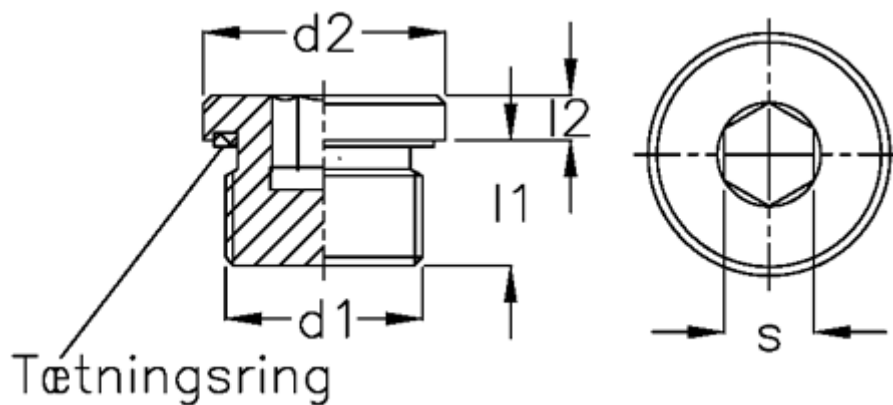

# Data Sheet

Article number: 20250522

Description: E+G

Threaded plug GN 749-M27x2-A

## Measures

Clamp	= 85
$d1$	= M27x2
$d2$	= 32
$l1$	= 16
$l2$	= 5.0
Pressure	= 400
$s$	= 12